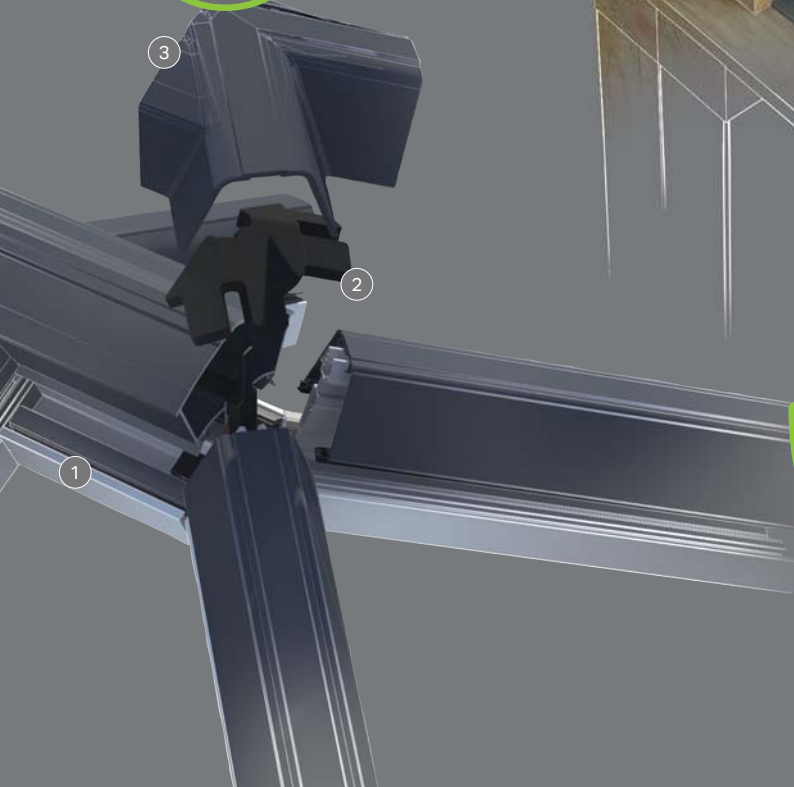

ultraSky
ROOF by ultraframe

The UltraSky Roof maximises light by extending to the eaves beam rather than using a flat roof. Designed for spectacular builds up to 8m by 5.6m wide; this slimline system with super strong bars and ridge let in much more light than a traditional orangery or flat roof extension. A choice of decorative Cornices add shape and style to the roofline and hide unsightly gutters. See pages 4-5 for more details.

ultraSky
LANTERN by ultraframe

The UltraSky Lantern can be inserted into an existing flat roof or a traditional orangery deck and is ideal for large builds where the roof height is restricted. Unlike many other lanterns, UltraSky has a 25° pitch which draws more light into the room creating a stunning focal point. See pages 8-9 for more details.

ULTRASKY ROOF

FEATURES

- 1 High performance thermal break
- 2 Patented thermally insulated aluminium rafter
- 3 Super strong ridge for fewer bars and more light
- 4 Thermally isolating top cap clip
- 5 'Secure-fit' end caps are a further thermal barrier
- 6 Patented insulated perimeter ceiling (max. 1200mm wide)
- 7 Housing for additional insulation, speakers or down lights
- 8 Decorative cornice to hide gutters and add shape to the roofline
- 9 Patented 'heat guard' modesty shield
- 10 Adjustable reinforced stopper to prevent glass slipping
- 11 Choice of aluminium or uPVC internal and externals

STRENGTH, WARMTH
AND MAXIMUM LIGHT,

PERFORMANCE ENGINEERING

ULTRASKY LANTERN

FEATURES

- 1 High performance thermal break
- 2 Patented thermally insulated aluminium rafter
- 3 Super strong ridge for fewer bars and more light
- 4 Thermally isolating top cap clip
- 5 'Secure-fit' end caps are a further thermal barrier
- 6 Thermally broken eaves rail
- 7 Superior 25° pitch for elegance and light
- 8 Adjustable reinforced stopper to prevent glass slipping
- 9 Choice of aluminium or uPVC internal and externals